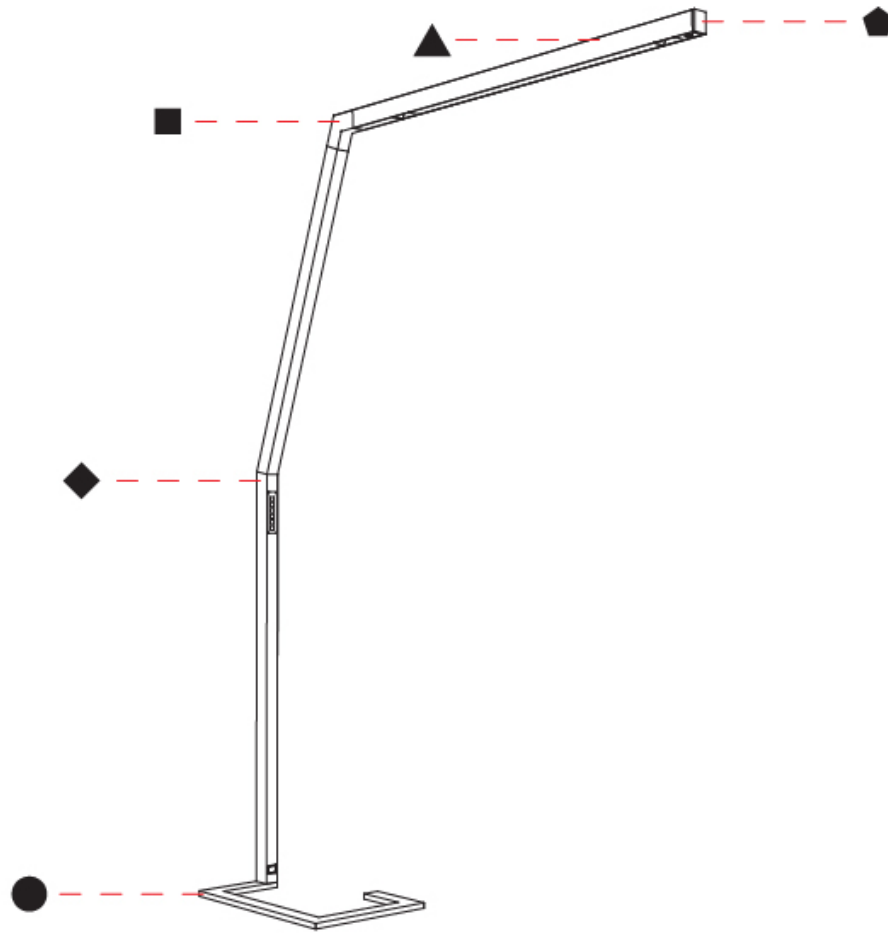

HYPRO-F 160 PORTABLE

A340007-

PROJECT

TYPE

SPECIFIER

QUANTITY

DATE

A